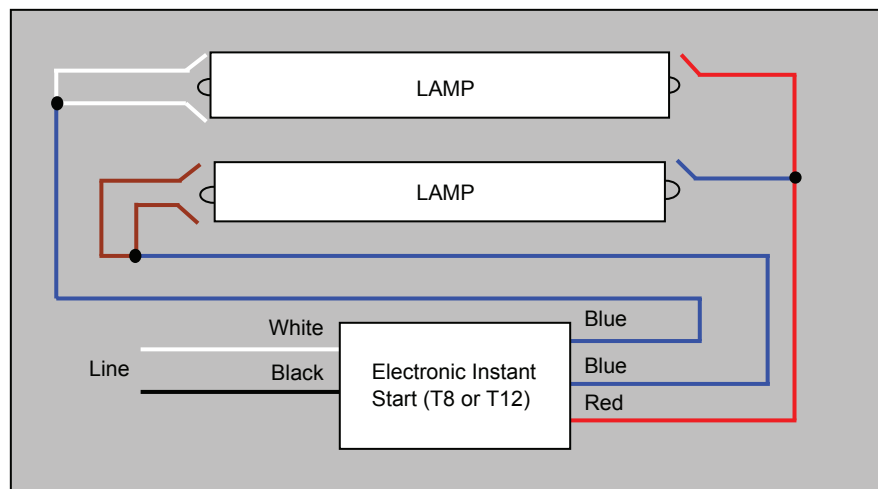

277V Magnetic Slimline to Electronic Instant Start

277V Magnetic Slimline (Instant Start) Wiring

Electronic (Instant Start) Wiring

Notes:

- This is applicable for 277 volt magnetic T12 to either electronic T12 or electronic T8 systems.
- Disconnect power to lighting fixture prior to servicing the fixture.