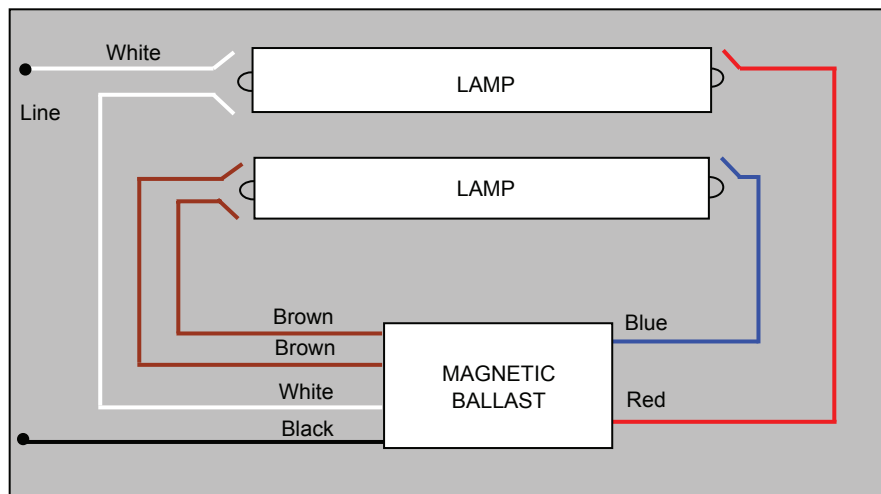

277V Magnetic Slimline to Electronic Instant Start

277V Magnetic Slimline (Instant Start) Wiring

Electronic (Instant Start) Wiring

Notes:

- This is applicable for 277 volt magnetic T12 to either electronic T12 or electronic T8 systems.
- Disconnect power to lighting fixture prior to servicing the fixture.