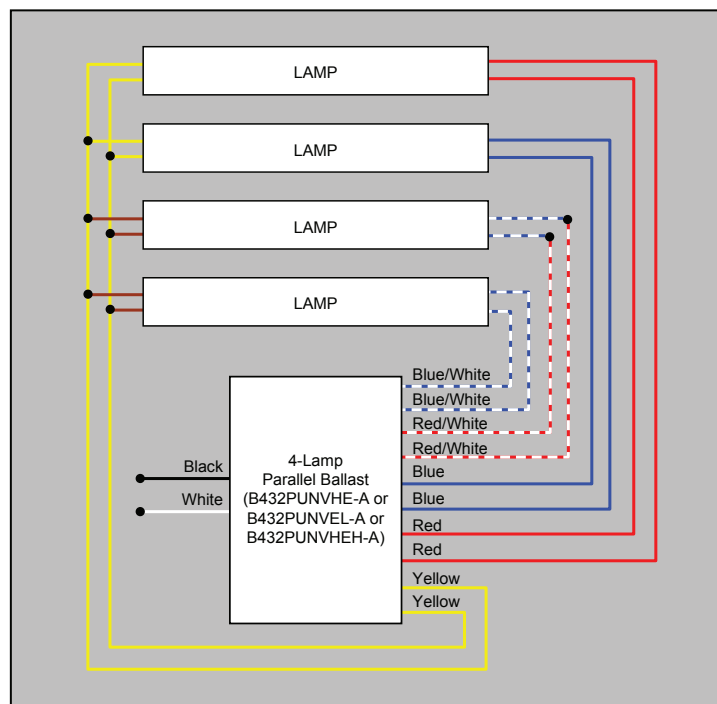

4-Lamp Programmed Start Series to Parallel

4-Lamp Programmed Start Series Wiring

4-Lamp Programmed Start Parallel Wiring

Notes:

- This is applicable for 4-lamp series T8 programmed start fixture to 4-lamp parallel T8 programmed start system.
- Disconnect power to lighting fixture prior to servicing the fixture.