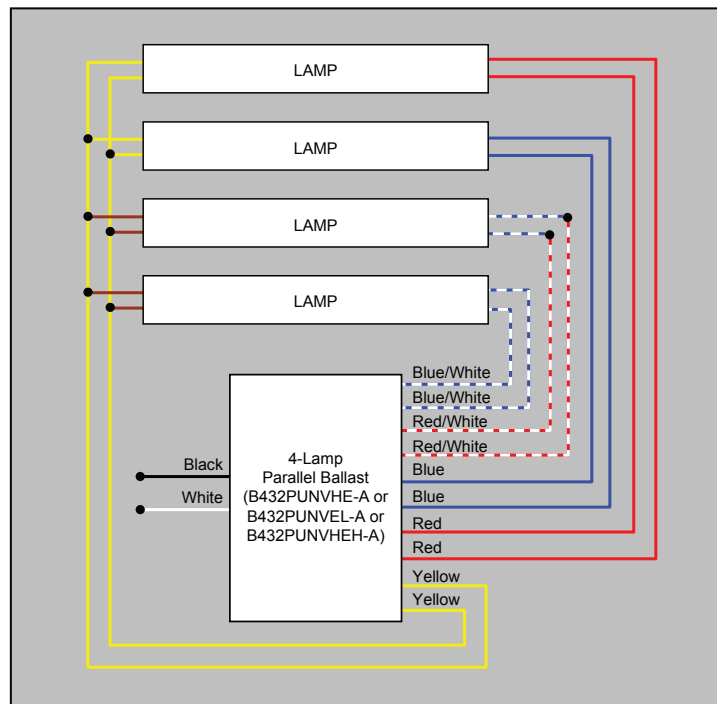

4-Lamp Programmed Start Series to Parallel

4-Lamp Programmed Start Series Wiring

4-Lamp Programmed Start Parallel Wiring

Notes:

- This is applicable for 4-lamp series T8 programmed start fixture to 4-lamp parallel T8 programmed start system.
- Disconnect power to lighting fixture prior to servicing the fixture.