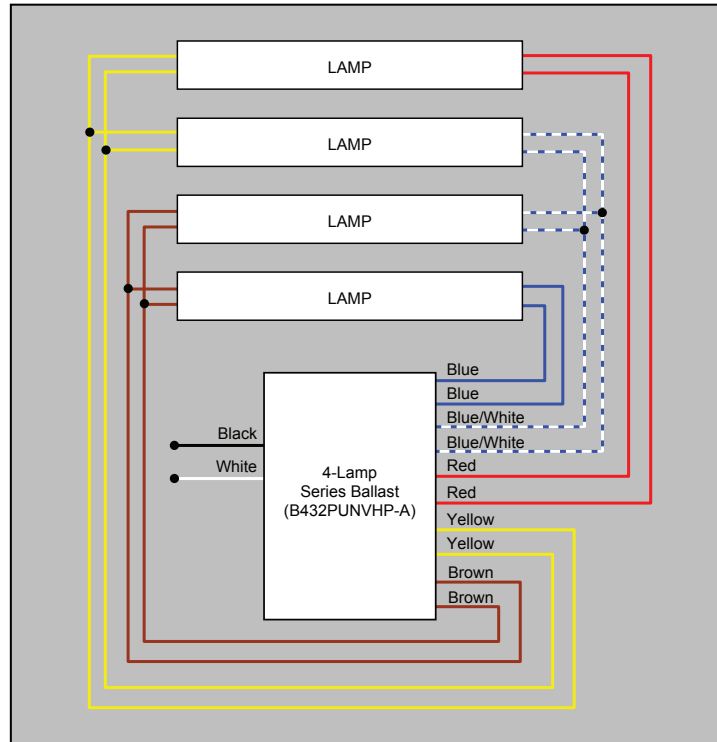

4-Lamp Programmed Start Series to Parallel

4-Lamp Programmed Start Series Wiring

4-Lamp Programmed Start Parallel Wiring

Notes:

- This is applicable for 4-lamp series T8 programmed start fixture to 4-lamp parallel T8 programmed start system.
- Disconnect power to lighting fixture prior to servicing the fixture.