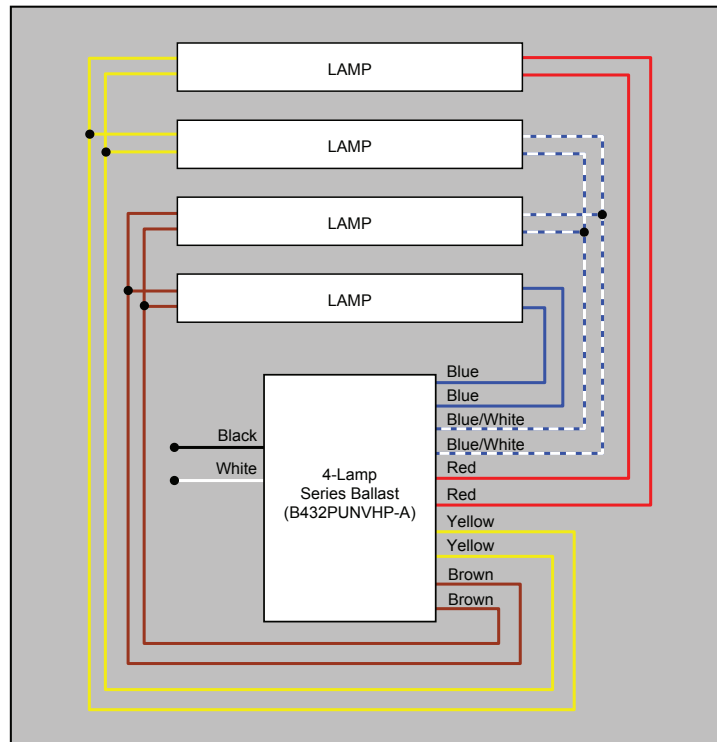

4-Lamp Programmed Start Series to Parallel

4-Lamp Programmed Start Series Wiring

4-Lamp Programmed Start Parallel Wiring

Notes:

- This is applicable for 4-lamp series T8 programmed start fixture to 4-lamp parallel T8 programmed start system.
- Disconnect power to lighting fixture prior to servicing the fixture.